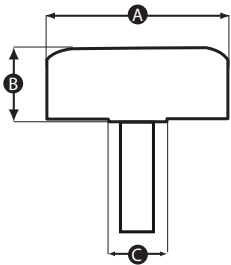

HD SS

Material

Stainless steel

Finish

Matt

Male thread material

Stainless steel

Part No.	A	B	C	Thread size	Thread length (mm)
11845X	25	10	8	M6	20
11848W	36	15	12	M8	32
11846T	36	15	12	M10	40