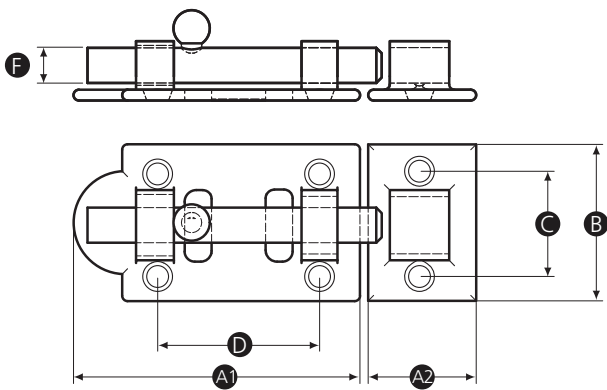

**Description**

Two-part locking chrome plated barrel bolt

**Material**

Chrome plated brass

**Finish**

Polished

Part No.	A1	A2	B	C	D	E	F	Hole size
15434P	52	20	29	19	30	-	6.5	4