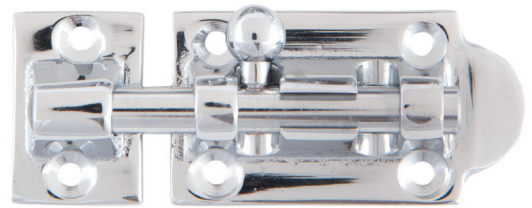

**Description**

Two-part locking chrome plated barrel bolt

**Material**

Chrome plated brass

**Finish**

Polished

Part No.	A1	A2	B	C	D	E	F	Hole size
15434P	52	20	29	19	30	-	6.5	4