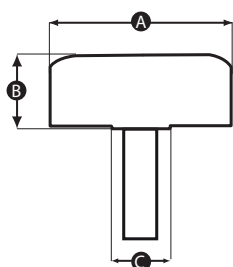

HD SS

**Material**

Stainless steel

**Finish**

Matt

**Male thread material**

Stainless steel thread

Part No.	A	B	C	Thread size	Thread length (mm)
11845X	25	10	8	M6	20
11848W	36	15	12	M8	32
11846T	36	1	12	M10	40