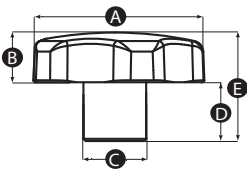

HD SS

Material

Pressed stainless steel spot welded stainless steel boss

Finish

Matt

Thread

Machined thread

Part No.	A	B	C	D	E	Thread size
12699R	40	12	14	12	24	M8
12700Y	50	14	18	18	31	M10
12701U	60	18	20	21	39	M12